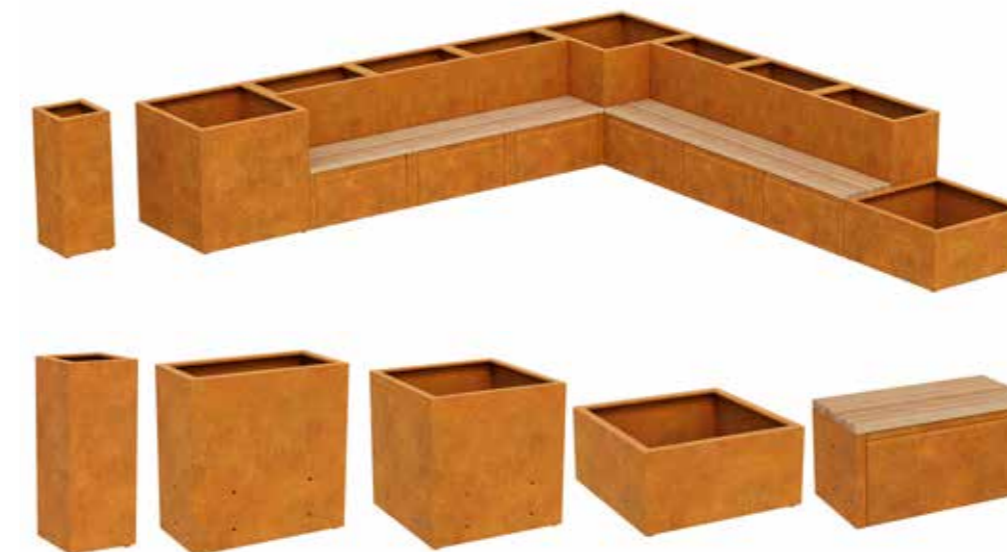

CITY PLANTERS

CITY PLANTERS

PATA

BDG

LOM

Dimensions - centimeters (length / width / height / weight)

PATA 1	60x60x60	32 kg	PATA 8	140x140x60	88 kg	PATA 15	140x60x60	54 kg	LOM 3	200x60x60	70 kg	LOM 10	270x60x90	120 kg
PATA 2	80x80x80	53 kg	PATA 9	100x100x80	69 kg	PATA 16	180x60x60	62 kg	LOM 4	250x60x60	85 kg	LOM 11	140x90x90	81 kg
PATA 3	100x100x100	82 kg	PATA 10	120x120x80	85 kg	PATA 17	200x60x60	73 kg	LOM 5	270x60x60	92 kg	LOM 12	180x90x90	98 kg
PATA 4	120x120x120	116 kg	PATA 11	140x140x80	107 kg	BDG 1	100x120x90	110 kg	LOM 6	140x60x90	70 kg	LOM 13	200x90x90	107 kg
PATA 5	140x140x140	156 kg	PATA 12	140x40x60	51 kg	BDG 2	130x150x120	130 kg	LOM 7	180x60x90	86 kg	LOM 14	250x90x90	130 kg
PATA 6	100x100x60	56 kg	PATA 13	180x40x60	64 kg	LOM 1	140x60x60	52 kg	LOM 8	200x60x90	94 kg	LOM 15	270x90x90	138 kg
PATA 7	120x120x60	70 kg	PATA 14	200x40x60	69 kg	LOM 2	180x60x60	64 kg	LOM 9	250x60x90	114 kg			

CITY GARDENS

CITY GARDENS

ESTAR

Dimensions - centimeters (length / width / height / weight)

ESTAR 1	45x45x90	35 kg	ESTAR 4	90x90x90	78 kg
ESTAR 2	90x45x45	40 kg	ESTAR 5	90x90x45	47 kg
ESTAR 3	90x45x90	45 kg			