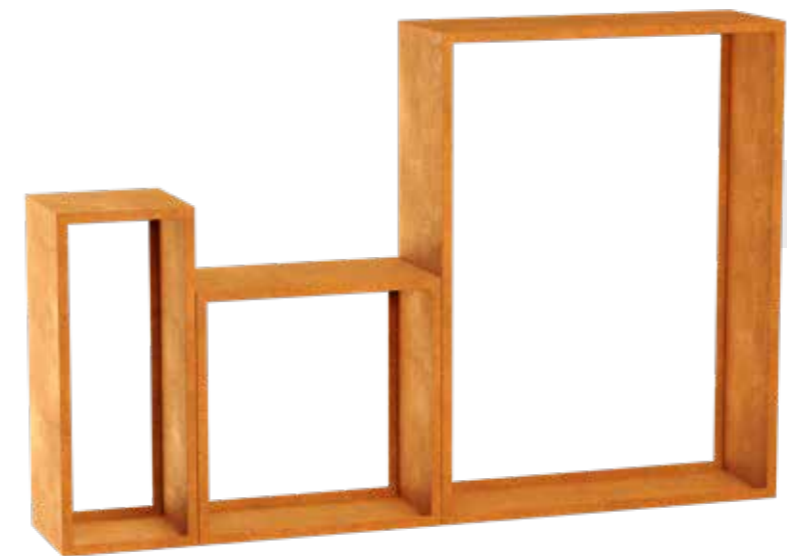

WOODSTANDS

LENA Z3